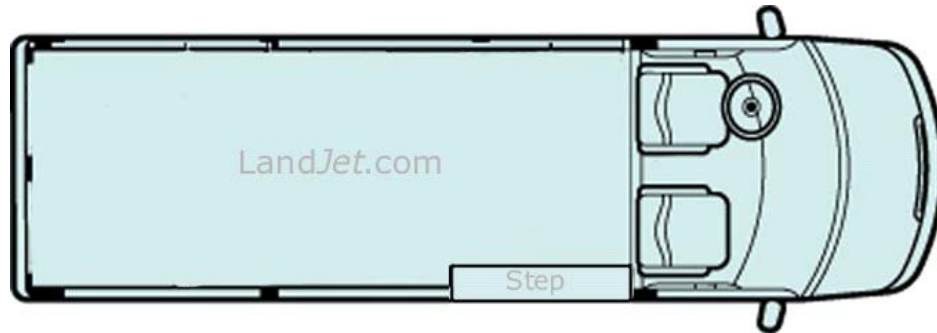

BLANK FLOORPLAN

Which style vehicle do you have in mind?

() GMC Conversion Van Style

() Mercedes 144" Sprinter

() Mercedes 170" Sprinter

() Ford 2015 Transit

() Dodge ProMaster

() MAUCK2 01/2016